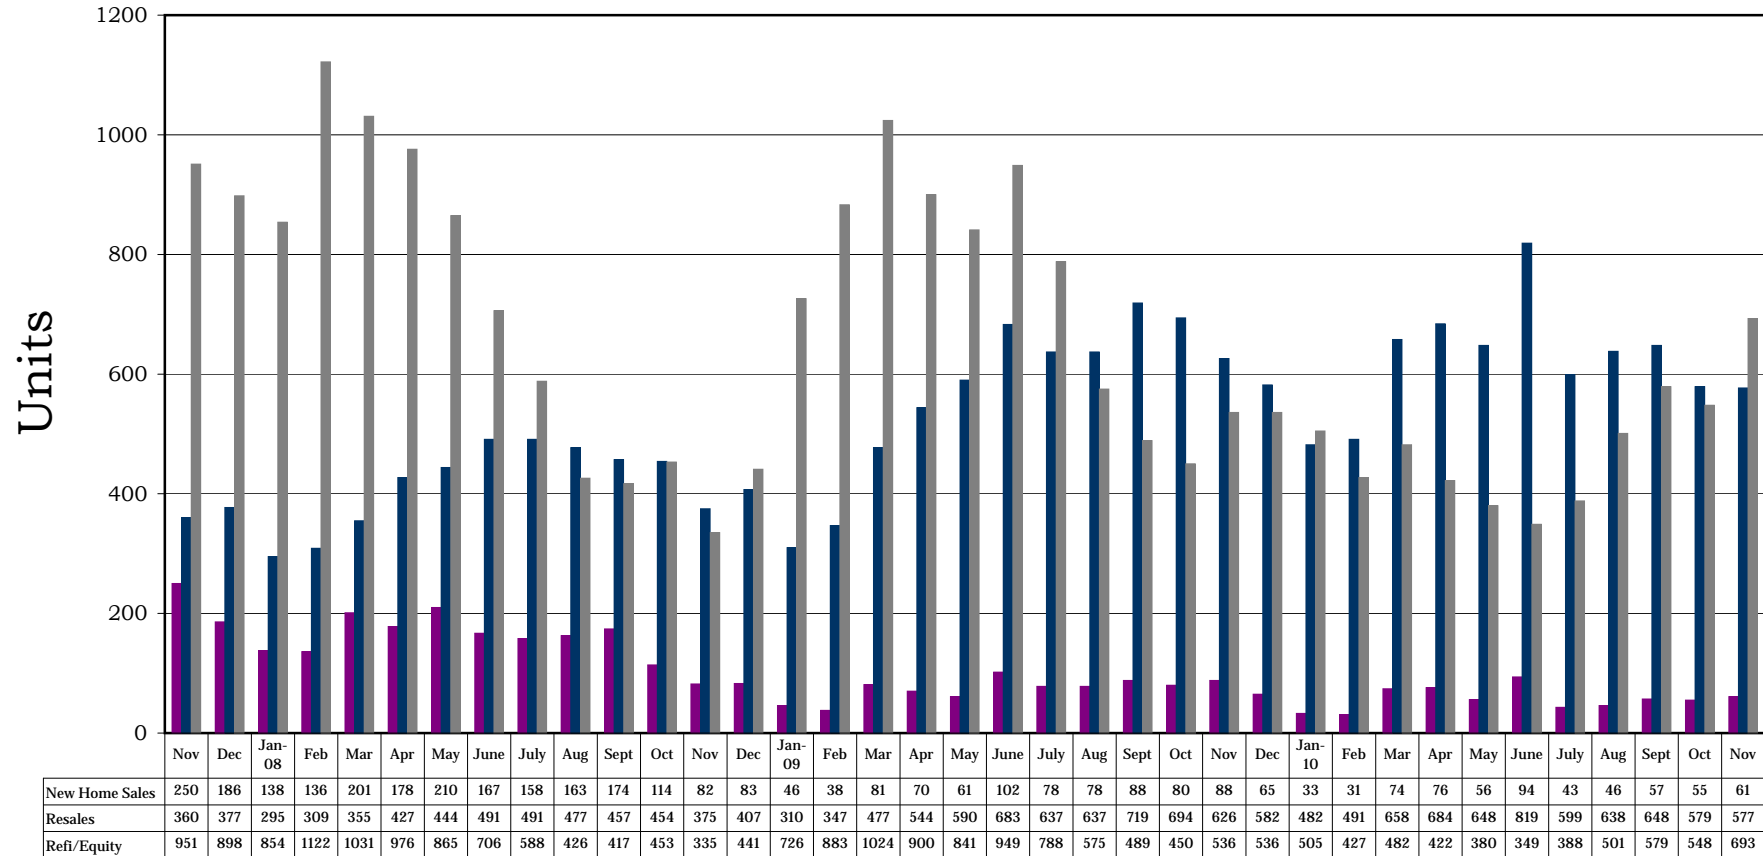

Washoe County Insured Recording Statistics November 2007 - November 2010 Resale/New Home/Refinance Trend

*Source: Dataquick Information Systems. Ticor does not guarantee the accuracy of this data. This is for informational purposes only and is intended to view the general market trend in Washoe County.